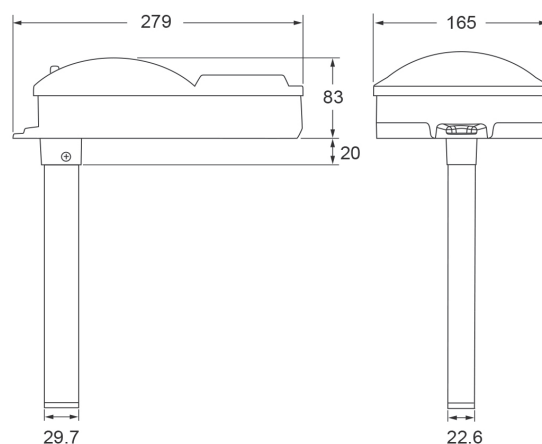

TECHNICAL INFORMATION

TECHNICAL SPECIFICATION

- | | |
|---|--|
| <ul style="list-style-type: none"> ■ Compatability ■ Airflow speeds ■ Dimensions ■ Unit weight ■ Operating Temperature (no icing) ■ Max humidity (non condensing) | <p>Aurora, Vega & Altair smoke detectors & Sagittarius wireless smoke detector</p> <p>0.5 m/s to 20 m/s</p> <p>279mm x 165mm x 83mm (plus 20mm pipe entry)</p> <p>660g</p> <p>-10°C to +55°C</p> <p>95% RH</p> |
|---|--|