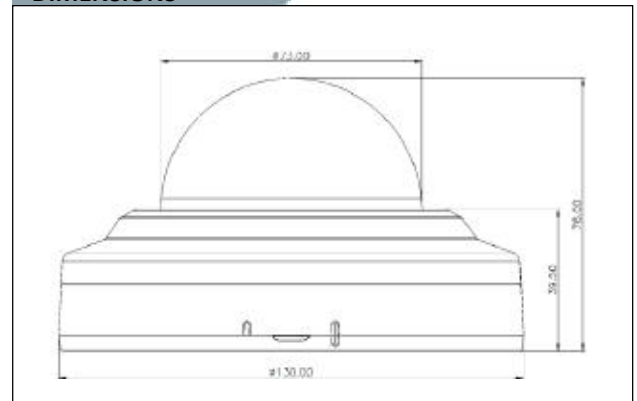

2MP IP INDOOR DOMECAMERA

*Lens 4mm / IR LED 2pcs.

G4S-NCDi

GENERAL FEATURES

- H.264 / MJPEG Network Camera
- Dual Stream
- Motion Triggered Alarm(@ V2.0)
- ONVIF Compliant(@ V2.0)
- SONY CMOS Sensor IMX-036
- 2D/3D DNR. (Depends on CODEC configuration)
- Contrast Enhancement (Local Exposure)
- DPC(Defective Pixel Correction) on the fly
- True Day & Night
- Analog Hybrid Output(Installation Only)

SPECIFICATIONS

Image Sensor	1/2.8" Sony IMX-036 CMOS Sensor
Pixel	2.1 Mega Pixel
Resolution	1920x1080 / 1280x1024 / 1024x768 / 1280 x 720 / 640x480 / 320x240 / 704x480/576(4CIF), 352x240/288(CIF)
Frame Rate	1 fps ~ 25 fps / 1 fps ~ 30 fps
Compression	H.264 / MJPEG
Min. Illumination	Color: 0.63 lux(F3.5, 50IRE) B/W: 0 lux(IR LED ON)
Os	Linux
Web Browser	Internet Explorer 7.0 or above, Firefox, Chrome, Smart Phone/PAD@V2.0
IP	Static /Dynamic
DDNS Server	Support
Protocol	IPv4, HTTP, HTTPS(?), SMTP(@V2.0), UPnP, DNS, RTSP, DDNS, RTP, TCP, UDP, RTCP, DHCP, ARP, IGMP, ICMP, NTP(@ V2.0) / IPv6(@ V3.0)
S/N ratio	48.8 dB or more
OSD	Multi Language GUI support
Bit Rate	512Kbps~10,000Kbps
Function	BLC, MOTION DETECTION, E-SHUTTER, SLOW SHUTTER, PRIVACY ZONE, MIRROR(H/V/R)
Day & Night	Removable IR Cut Filter
Ethernet	Rj-45/10base-T/100base-T
F/W Upgrade	By Internet Or Local
Factory Reset	Factory Default Set Button Installed
Operation Temp.	-10 ~ 50°C
Preservation Temp.	-20 ~ 60°C
Input Voltage	POE (IEEE802.3AF)
Current Consumption	70mA / 3.3W(IR OFF), 100mA / 4.8W(IR ON)
Weight	Approx. 260g

DIMENSIONS

ADDRESS